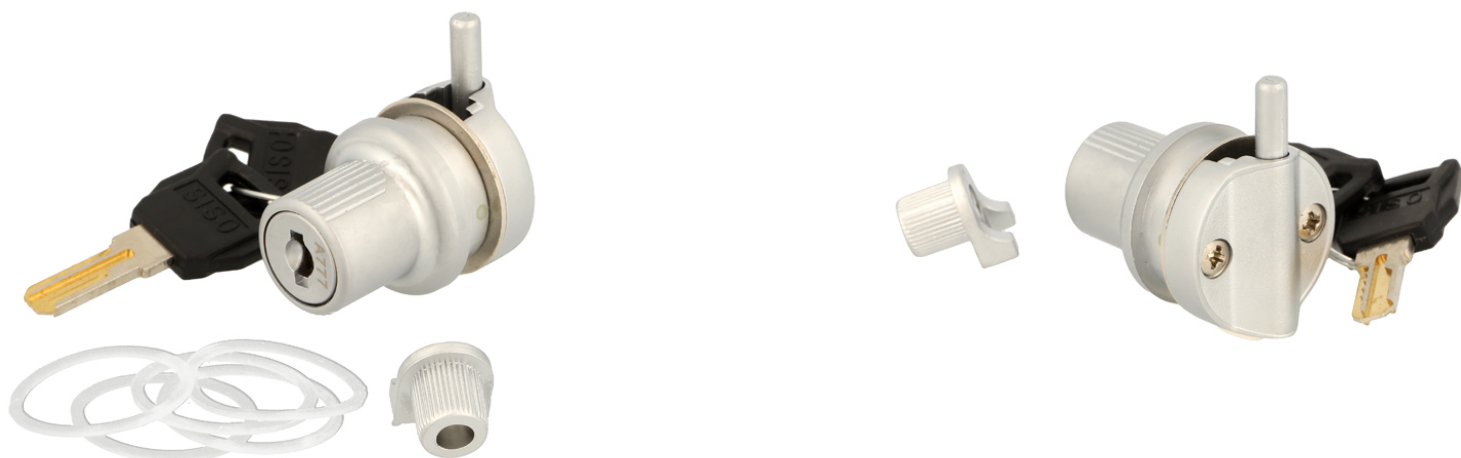

## Description:

Glass Door Lock MIC910S, Alu, ø25mm, Snake CK SISO, #01

## Item number:

14.09.110-0

Units	Box	Carton	HS Code	Barcode
Pcs.	20	200	8301300000	
				5704866046008