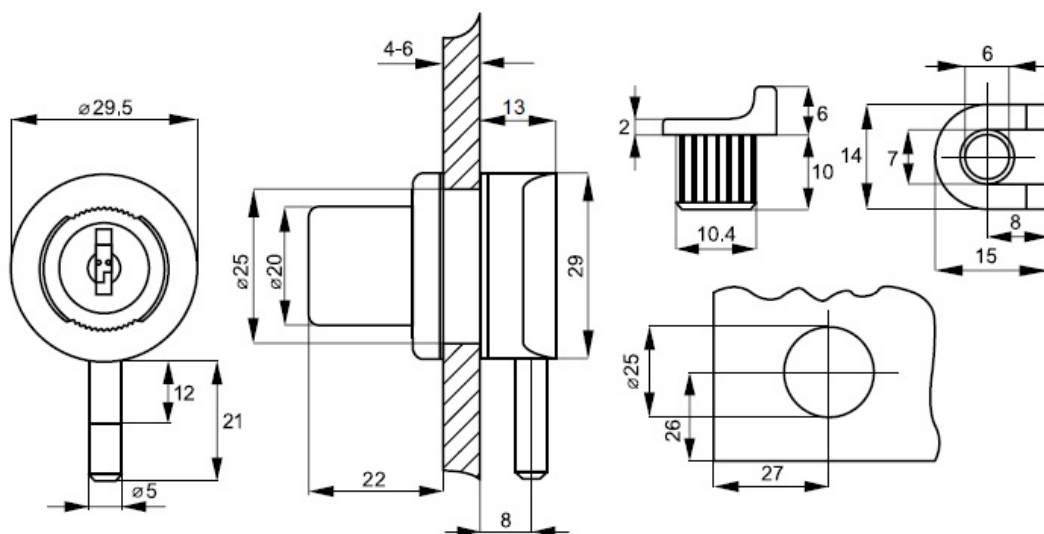

PRODUCT SHEET

Description:

Glass Door Lock MIC910S, Alu, ø25mm, Snake CK SISO, #01

Item number:

14.09.110-0

Units	Box	Carton	HS Code	Barcode
Pcs.	20	200	8301300000	
				5704866046008

SISO A/S

Mileparken 11
DK-2740 Skovlunde
Denmark
VAT: DK 24786013

Phone +45 45 830 900

www.siso.dk
siso@siso.dk

Danske Bank
Nytorv Branch
Copenhagen
SWIFT: DABADKKK

Account no.
4180 3112 112936
IBAN Account
DK7230003112112936